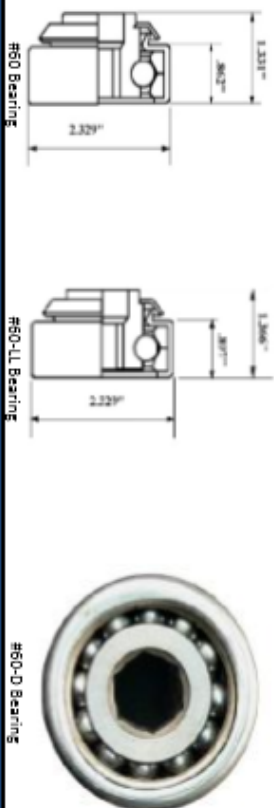

#60 Series Bearings (300lb Capacity)

Part #	Description	OD	ID	Ball QTY	Ball Dia
4-0193-001	#60	2.329"	11/16" HEX	12	3/8"
4-0193-002	#60 D	2.329"	11/16" HEX	12	3/8"
4-0193-003	#60 LL	2.329"	11/16" HEX	12	3/8"
4-0193-004	#60 DZP (Zinc Plated)	2.329"	11/16" HEX	12	3/8"
4-0193-005	#60 RD	2.329"	3/4" ROUND	12	3/8"
4-0193-007	#60 DHR (High Temp)	2.329"	11/16" HEX	12	3/8"
4-0193-008	#60 LLZP (Zinc Plated)	2.329"	11/16" HEX	12	3/8"
4-210-001	#60 F	2.329"	11/16" HEX	12	3/8"

#70 Series Bearings (1,000lb Capacity)

Part #	Description	OD	ID	Ball QTY	Ball Dia
4-0194-001	#70-D Bearing	3.115"	1" HEX	13	1/2"
4-0194-002	#70-LL Bearing	3.115"	1" HEX	13	1/2"
4-0194-003	#70-DZP Bearing	3.115"	1" HEX	13	1/2"
4-0194-004	#70-RD Bearing	3.115"	1-3/16" ROUND	13	1/2"
4-0194-005	#70-HT(HR) Bearing	3.115"	1" HEX	13	1/2"
4-0194-006	#70-LLZP Bearing	3.115"	1" HEX	13	1/2"
4-0194-007	#70-D Bearing	3.115"	1-1/16" HEX	13	1/2"
4-0194-008	#70-LL Bearing	3.115"	1-1/16" HEX	13	1/2"
4-0212-001	#70-F Foundry Bearing	3.115"	1" HEX	13	1/2"