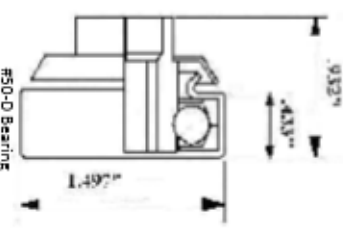

Part #	Description	OD	ID	Ball QTY	Ball Dia
2-0008-001	#20-LL Bearing	1.712"	.455" HEX	12	.281"
2-0027-001	#20-D Bearing	1.712"	.455" HEX	12	.281"

#50 Series Bearings (135lb Capacity)

Part #	Description	OD	ID	Ball QTY	Ball Dia
4-0191-001	#50 Bearing	1.497"	7/16" HEX	12	1/4"
4-0191-002	#50-D Bearing	1.497"	7/16" HEX	12	1/4"
4-0191-003	#50-LL Bearing	1.497"	7/16" HEX	12	1/4"
4-0191-004	#50-DSP Bearing	1.497"	7/16" HEX	12	1/4"
4-0191-005	#50-DZP Bearing	1.497"	7/16" HEX	12	1/4"
4-0191-006	#50-R Bearing	1.497"	1/2" ROUND	12	1/4"
4-0191-007	#50-RD Bearing	1.497"	1/2" ROUND	12	1/4"
4-0191-008	#50-RLL Bearing	1.497"	1/2" ROUND	12	1/4"
4-0191-009	#50-RS Bearing	1.497"	1/2" ROUND	12	1/4"
4-0191-010	#50-DHR Bearing	1.497"	7/16" HEX	12	1/4"
4-0191-012	#50-LLZP Bearing	1.497"	7/16" HEX	12	1/4"

#55 Series Bearings (200lb Capacity)

Part #	Description	OD	ID	Ball QTY	Ball Dia
4-0192-001	#55 Bearing	1.958"	5/8" HEX	12	5/16"
4-0192-002	#55-D Bearing	1.958"	5/8" HEX	12	5/16"
4-0192-003	#55-LL Bearing	1.958"	5/8" HEX	12	5/16"
4-0192-004	#55-DZP Bearing	1.958"	5/8" HEX	12	5/16"
4-0192-005	#55-RD Bearing	1.958"	3/4" ROUND	12	5/16"
4-0192-008	#55-HR Bearing	1.958"	5/8" HEX	12	5/16"
4-0192-010	#55-LLZP Bearing	1.958"	5/8" HEX	12	5/16"
Part Number Key		D=Dust Shield			
GP=Grease Packed		HR=Heat Resistant			
SS=Stainless Steel		LL=Lubed for Life			
		R=Round Bore			
		ZP=Zinc Plated			

#11-L Bearing

#13-D Bearing

#20-LL Bearing

#50-D Bearing

#50-D Bearing

#50-LL Bearing

#55 Bearing

#55-D Bearing