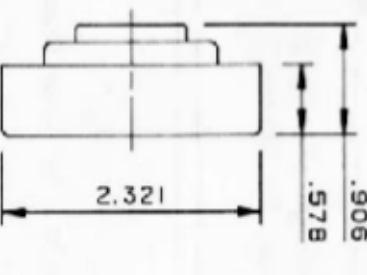

#13-D Bearing