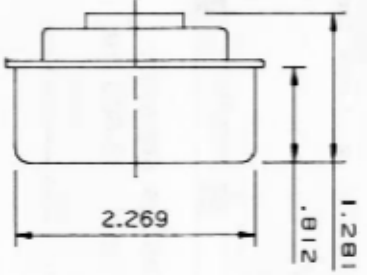

#11 Series Bearings (300lb Capacity)

Part #	Description	OD	ID	Ball QTY	Ball Dia
2-0054-001	#11-L Bearing	2.269"	.703" HEX	11	.375"
2-0019-001	#11 Bearing	2.269"	.703" HEX	11	.375"
2-0020-001	#11-PL W/AGR	2.269"	.703" HEX	11	.375"

#13 Series Bearings (300lb Capacity)

Part #	Description	OD	ID	Ball QTY	Ball Dia
2-0008-001	#13 Bearing	2.316"	.695" HEX	13	.375"
2-0008-001	#13-D Bearing	2.321"	.695" HEX	13	.375"

#20 Series Bearings (135lb Capacity)

Part #	Description	OD	ID	Ball QTY	Ball Dia
2-0008-001	#20-LL Bearing	1.712"	.455" HEX	12	.281"
2-0027-001	#20-D Bearing	1.712"	.455" HEX	12	.281"

#50 Series Bearings (135lb Capacity)

Part #	Description	OD	ID	Ball QTY	Ball Dia
4-0191-001	#50 Bearing	1.497"	7/16" HEX	12	1/4"
4-0191-002	#50-D Bearing	1.497"	7/16" HEX	12	1/4"
4-0191-003	#50-LL Bearing	1.497"	7/16" HEX	12	1/4"
4-0191-004	#50-DSP Bearing	1.497"	7/16" HEX	12	1/4"
4-0191-005	#50-DZP Bearing	1.497"	7/16" HEX	12	1/4"
4-0191-006	#50-R Bearing	1.497"	1/2" ROUND	12	1/4"
4-0191-007	#50-RD Bearing	1.497"	1/2" ROUND	12	1/4"
4-0191-008	#50-RLL Bearing	1.497"	1/2" ROUND	12	1/4"
4-0191-009	#50-RS Bearing	1.497"	1/2" ROUND	12	1/4"
4-0191-010	#50-DHR Bearing	1.497"	7/16" HEX	12	1/4"
4-0191-012	#50-LLZP Bearing	1.497"	7/16" HEX	12	1/4"

#55 Series Bearings (200lb Capacity)

Part #	Description	OD	ID	Ball QTY	Ball Dia
4-0192-001	#55 Bearing	1.958"	5/8" HEX	12	5/16"
4-0192-002	#55-D Bearing	1.958"	5/8" HEX	12	5/16"
4-0192-003	#55-LL Bearing	1.958"	5/8" HEX	12	5/16"
4-0192-004	#55-DZP Bearing	1.958"	5/8" HEX	12	5/16"
4-0192-005	#55-RD Bearing	1.958"	3/4" ROUND	12	5/16"
4-0192-008	#55-HR Bearing	1.958"	5/8" HEX	12	5/16"
4-0192-010	#55-LLZP Bearing	1.958"	5/8" HEX	12	5/16"
Part Number Key		D=Dust Shield			
GP=Grease Packed		HR=Heat Resistant			
SS=Stainless Steel		LL=Lubed for Life			
		R=Round Bore			
		ZP=Zinc Plated			