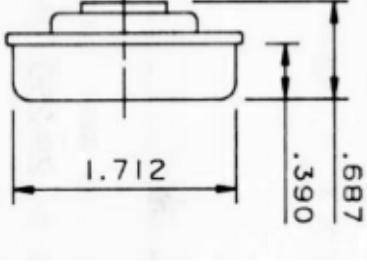

#20-LL Bearing