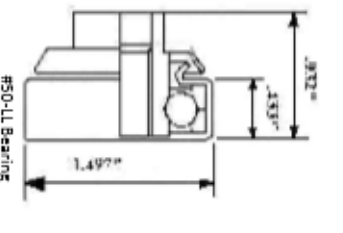

#20-LL Bearing

#50-LL Bearing