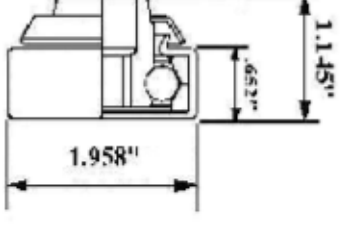

#50-D Bearing

#55-D Bearing