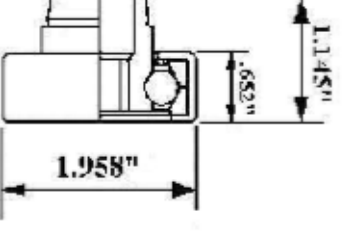

#50-D Bearing

#55 Bearing