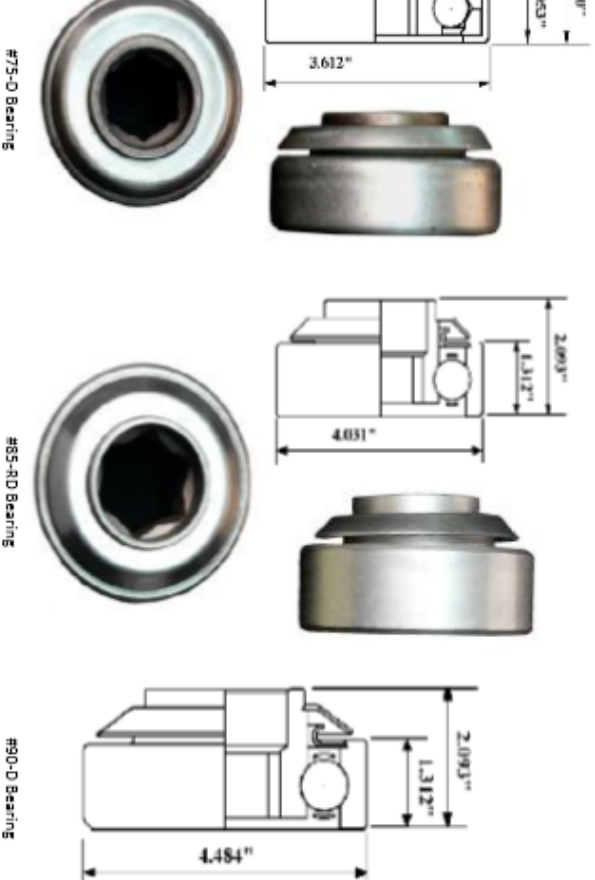

#70 Series Bearings (1,000lb Capacity)

Part #	Description	OD	ID	Ball QTY	Ball Dia
4-0194-001	#70-D Bearing	3.115"	1" HEX	13	1/2"
4-0194-002	#70-LL Bearing	3.115"	1" HEX	13	1/2"
4-0194-003	#70-DZP Bearing	3.115"	1" HEX	13	1/2"
4-0194-004	#70-RD Bearing	3.115"	1-3/16" ROUND	13	1/2"
4-0194-005	#70-HT(HR) Bearing	3.115"	1" HEX	13	1/2"
4-0194-006	#70-LLZP Bearing	3.115"	1" HEX	13	1/2"
4-0194-007	#70-D Bearing	3.115"	1-1/16" HEX	13	1/2"
4-0194-008	#70-LL Bearing	3.115"	1-1/16" HEX	13	1/2"
4-0212-001	#70-F Foundry Bearing	3.115"	1" HEX	13	1/2"

#75 Series Bearings (1,800lb Capacity)

Part #	Description	OD	ID	Ball QTY	Ball Dia
4-0201-001	#75-D Bearing	3.612"	1-1/4" HEX	13	9/16"
4-0201-002	#75-LL Bearing	3.612"	1-1/4" HEX	13	9/16"
4-0201-003	#75-RD Bearing	3.612"	1-3/16" ROUND	13	9/16"
4-0214-001	#75-F Foundry Bearing	3.612"	1-1/4" HEX	13	9/16"

#85 Series Bearings (3,000lb Capacity)

Part #	Description	OD	ID	Ball QTY	Ball Dia
4-0202-001	#85-D Bearing	4.031"	1.525" HEX	8	.688"
4-0202-002	#85-RD Bearing	4.031"	1-11/16" ROUND	8	11/16"
4-0202-003	#85-GP Bearing	4.031"	1.525" HEX	8	.688"

#90 Series Bearings (4,000lb Capacity)

Part #	Description	OD	ID	Ball QTY	Ball Dia
4-0204-001	#90-D Bearing	4.484"	1-5/8" HEX	8	3/4"
Part Number Key		D=Dust Shield	F=Foundry		
GF=Grease Packed		HR=Heat Resistant	R=Round Bore		
SS=Stainless Steel		LL=Lubed for Life	ZP=Zinc Plated		